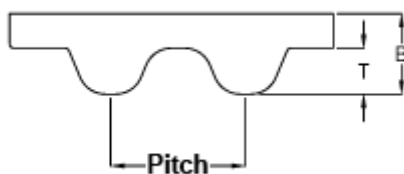

Data Sheet

Article number: 602930810020

Description: Gates Open timing belt rubber
HTD-14M-55-glass cord

Measures

B = 10

Pitch = 14

T = 6

Width = 55